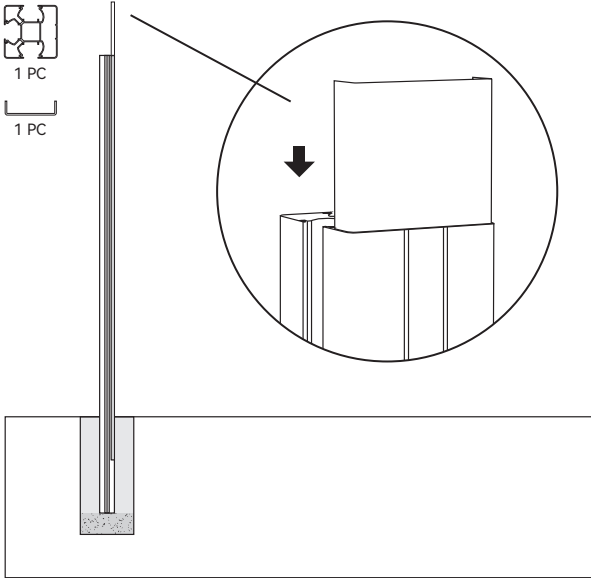

MODERN YARD

Gate Installation

71x42 Inches Gate Instructions

1

1 PC

1 PC

2

3 PCs

18 PCs

Longer edge at bottom

3

24 PCs

4

1 PC

The latch bolt is reversible

MODERN YARD

Gate Installation

71x42 Inches Gate Instructions