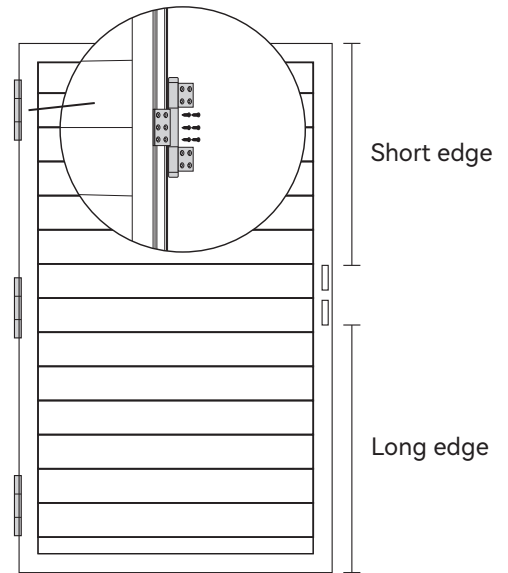

MODERN YARD

Gate Installation

71x42 Inches Gate Instructions

1

1 PC

1 PC

2

3 PCs

18 PCs

Longer edge at bottom

3

24 PCs

4

1 PC

The latch bolt is reversible

MODERN YARD

Gate Installation

71x42 Inches Gate Instructions