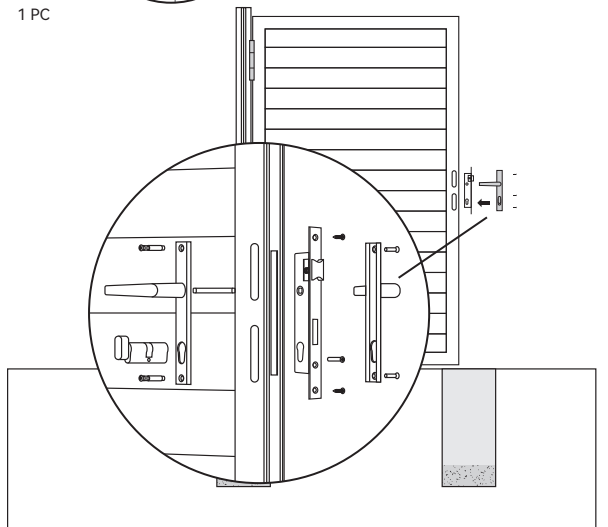

18 PCs

Longer edge at bottom

3

24 PCs

4

1 PC

The latch bolt is reversible

MODERN YARD

Gate Installation

71x42 Inches Gate Instructions