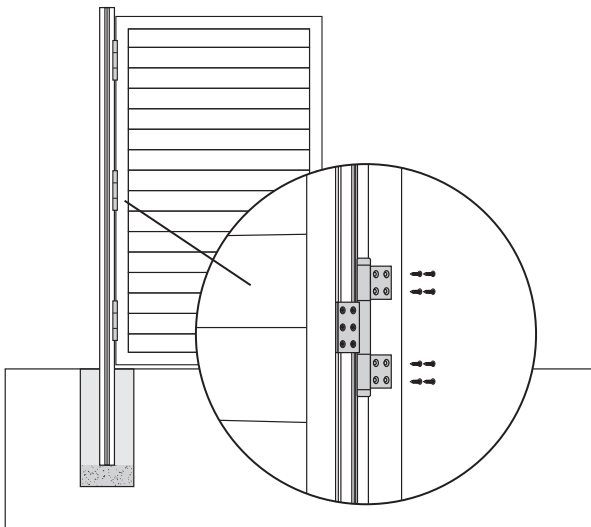

18 PCs

Longer edge at bottom

3

24 PCs

4

1 PC

The latch bolt is reversible

MODERN YARD

Gate Installation

71x42 Inches Gate Instructions